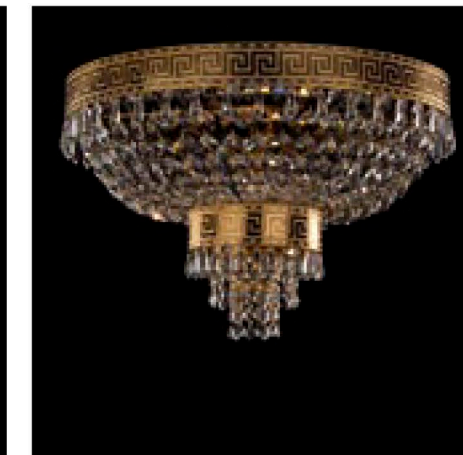

PL5750-45x35-K
Ø 45 cm - H 35 cm
3 x MAX 40W - E14 5 KG